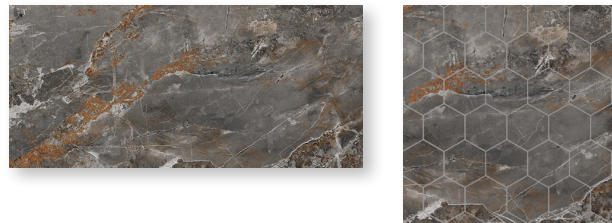

MINERAL

Antrax | 24"x48"

Floral Deco Warm | 24"x48"

Tile
of
Italy

MALINE TILE
ELEVATE YOUR SHOWROOM

malinetile.com

MINERAL

PORCELAIN TILE

Technical Data

Thickness	9 MM
Finish	Matte
Frost Resistant	Yes
Application	Interior/Exterior
Rectified	Yes

Colors

Antrax

Grey

Floral Deco Cold

Pearl

Taupe