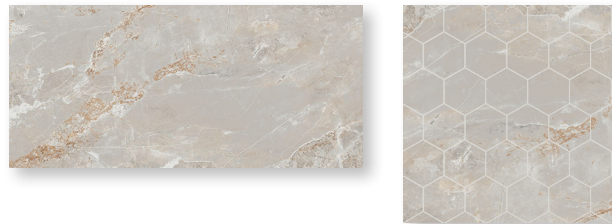

Technical Data

Thickness	9 MM
Finish	Matte
Frost Resistant	Yes
Application	Interior/Exterior
Rectified	Yes

Colors

Antrax

Grey

Floral Deco Cold

Pearl

Taupe

Floral Deco Warm

Lead Time

In Stock/Quick Ship

Sizes

Hexagon Mosaic

3\"x24\" Bullnose

Packing Information

Size	Finish	Thickness	SF per Box	SF per Pallet	Pieces per Box
12\"x24\"	Matte	9 MM	15.50003	624.307	6
24\"x48\"	Matte	9 MM	15.50003	N/A	2
Hexagon Mosaic	Matte	9 MM	4.8228	N/A	10
3\"x24\" Bullnose	Matte	9 MM	4.84376	N/A	6