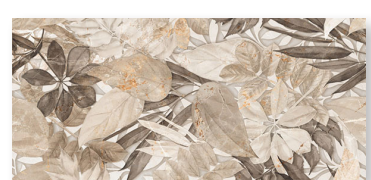

Technical Data

Thickness	9 MM
Finish	Matte
Frost Resistant	Yes
Application	Interior/Exterior
Rectified	Yes

Colors

Antrax

Grey

Floral Deco Cold

Pearl

Taupe

Floral Deco Warm

Lead Time

In Stock/Quick Ship

Sizes

Hexagon Mosaic

3\"x24\" Bullnose

Packing Information

Size	Finish	Thickness	SF per Box	SF per Pallet	Pieces per Box
12\"x24\"	Matte	9 MM	15.50003	624.307	6
24\"x48\"	Matte	9 MM	15.50003	N/A	2
Hexagon Mosaic	Matte	9 MM	4.8228	N/A	10
3\"x24\" Bullnose	Matte	9 MM	4.84376	N/A	6